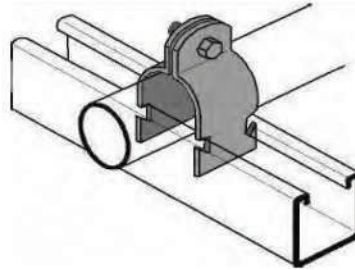

Part Number	Description	Pkg Qty
ATR-250	1/4"-20 All Thread Rod	500 ft
ATR-375	3/8"-16 All Thread Rod	250 ft
ATR-500	1/2"-13 All Thread Rod	120 ft
ATR-625	5/8"-11 All Thread Rod	80 ft
ATR-750	3/4"-10 All Thread Rod	50 ft

Part Number	Description	Pkg Qty
L01-1/4	1/4" Square Channel Washer	100
L01-3/8	3/8" Square Channel Washer	100
L01-1/2	1/2" Square Channel Washer	100
L01-5/8	5/8" Square Channel Washer	100
L01-3/4	3/4" Square Channel Washer	100
L01T-3/8	3/8" Square Washer - No Twist	100
L01T-1/2	1/2" Square Washer - No Twist	100
L09	2 Hole 90 deg 1/2" 1-7/8 X 2-1/16	100
L09-3/8	2 Hole 90 deg 3/8" 1-7/8 X 2-1/16	100
L09-A	2 Hole 90 deg 1/2" 1-5/8 X 2-1/4	50
L10	3 Hole 90 deg 1/2" 1-7/8 X 3-7/8	50
L10-A	3 Hole 90 Angle 1/2" 1-5/8 X 4-1/8	50
L11	4 Hole 90 deg 1/2" 3-1/2 X 4-1/8	100
L12-45	45 Deg Open 2 Hole 1/2" 2-5/16 X 3	50
L124-45	45 Deg Open 4 Hole 1/2" 3-1/2 X 3-1/2	10
L21	4 Hole T plate	50
L24	4 Hole Splice plate	50
L25	3 Hole Flat Angle plate	50
PBSQEG	Post Base Sq 4 Hole Base	10
PBSQ2H	Post Base Sq 2 Hole Base	10

Part Number	Description	Pkg Qty
L34E	3/8" Malleable Beam Clamp Plain UL	100
L34F	1/2" Malleable Beam Clamp Plain UL	100
L34EZ	3/8" Malleable Beam Clamp - Zinc Plated	100
L34FZ	1/2" Malleable Beam Clamp - Zinc Plated	100
L34N	1/4" Light Duty Beam Clamp	100
L34P	3/8" Light Duty Beam Clamp	100
L34A	U-Bolt Beam Clamp 3-3/8"	50
L34B	U-Bolt Beam Clamp 5"	50

Part Number	Description	Pkg Qty
PL01-1/4	1/4" Deep Channel Spring Nut	200
PL01-3/8	3/8" Deep Channel Spring Nut	200
PL01-1/2	1/2" Deep Channel Spring Nut 3/8" thick	200
PL01HD-1/2	1/2" Heavy Duty Spring Nut 1/2" thick	500
PL02-1/4	1/4" Strut Nut No Spring	500
PL02-3/8	3/8" Strut Nut No Spring	500
PL02-1/2	1/2" Strut Nut No Spring 3/8" thick	200
PL02HD-1/2	1/2" HD Strut Nut No Spring 1/2" thick	200
PL03-1/4	1/4" Shallow Channel Spring Nut	200
PL03-3/8	3/8" Shallow Channel Spring Nut	200
PL03-1/2	1/2" Shallow Channel Spring Nut	200