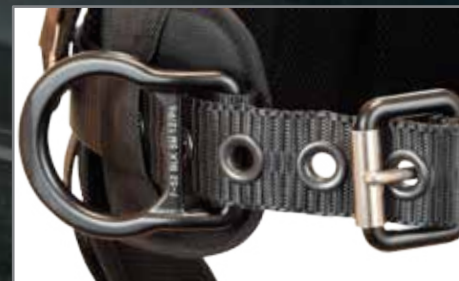

JOURNEYMAN

FLEX

**Lightweight Aluminum Hardware.
Stitched Down Pads for Better Fit.**

Premium breathable padded air mesh Shoulder Yoke with integral Non-slip Dorsal D-ring adjustment

Quick Connect Visi-lock chest buckle

- 7029B UniFit
- 7029BXL X Large

7027B

JOURNEYMAN FLEX \ Retrieval, Non-Belted

-3 D-rings, Dorsal and Shoulder; Tongue Buckle Legs and Quick Connect Chest; Premium Padded Shoulder Yoke and Legs

- 7027B UniFit
- 7027BXL X Large

FEATURES

Premium breathable padded air mesh Shoulder Yoke with integral Non-slip Dorsal D-ring adjustment

Quick Connect Visi-lock chest buckle

Torso Adjusters

Forged Aluminum Alloy D-rings, Torso Adjusters and Belt Buckles

18" Sewn-In-Place contoured Leg Pads

UPGRADED JOURNEYMAN HARNESSSES

FallTech Journeyman harnesses have been enhanced with breathable lightweight pads, and steel hardware components to increase both comfort and durability.