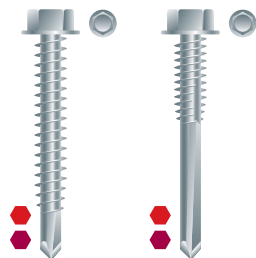

Zero to Fastened in Seconds!

**Strong-Point.
Always the right
fastener for
any project.**

STRONG-POINT®

A quality construction project requires precision, speed and fasteners that perform beyond what is expected. Your reputation depends on it. *Kill it when you drill it®* with Strong-Point professional grade construction fasteners.

STRONG-POINT
Strongcon
Screws

STRONG-POINT
Cement Board
Screws

STRONG-POINT
Special Application
Eye Lags

MUDGE
FASTENERS, INC.

3050 Palisades Dr.
Corona, CA 92880

951-270-1360 Phone
951-273-0110 Fax

www.mudgefasteners.com

SELF-DRILLING

DRYWALL

NEEDLE POINT

STAINLESS STEEL

OUTDOOR

WOODWORKING

STRONGCON

POLE GRIPPER

CEMENT BOARD

SPECIAL APPLICATION

Hex Washer Head

Pan Head

Flat Head

Oval Head

Bugle Head

Wafer Head